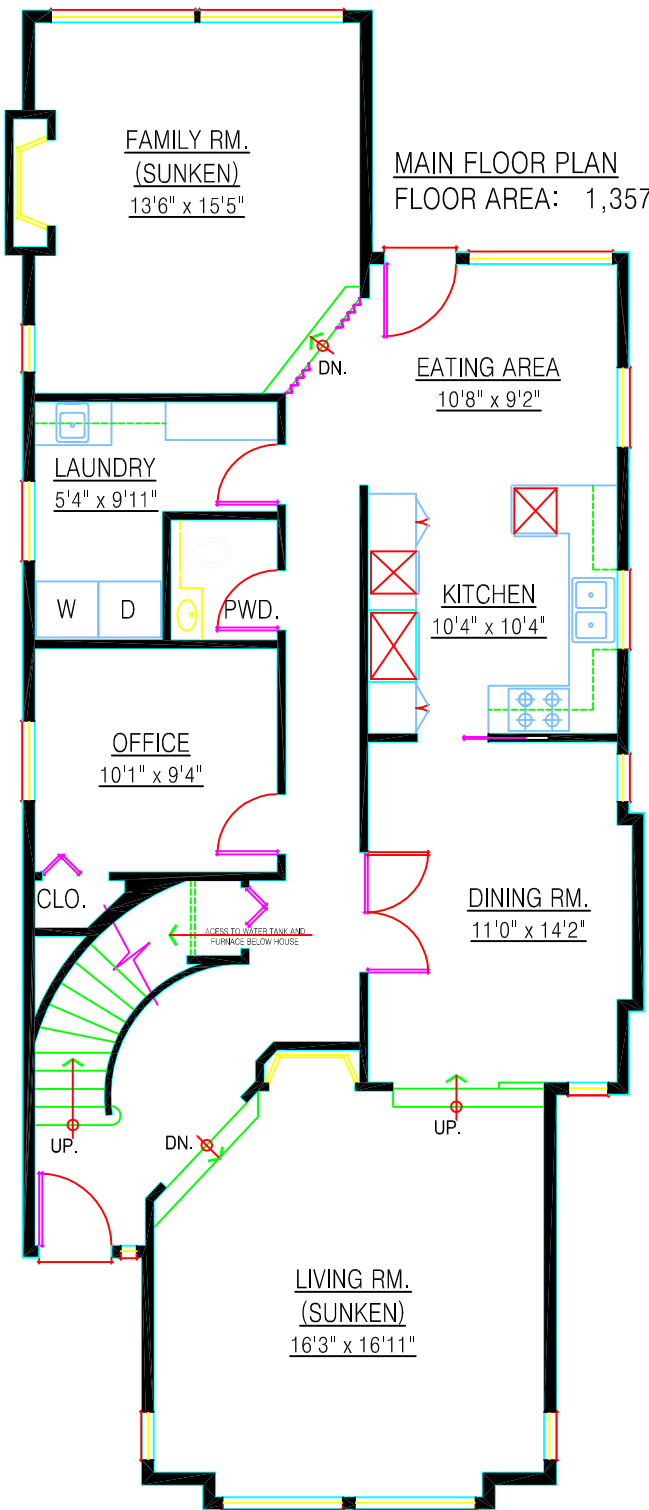

Wayne Ryan
604.649.7780
RE/MAX Crest Realty (Westside)
www.wayneryan.com
wayne@wayneryan.com

3732 W. 18th Ave.
Vancouver, BC

Main Floor: 1,357 sq. ft.
 Upper Floor: 1,058 sq. ft.
 Total: 2,415 sq. ft.
 Deck: 291 sq. ft.

ROOF TOP DECK
 FLOOR AREA: 291 sq. ft.