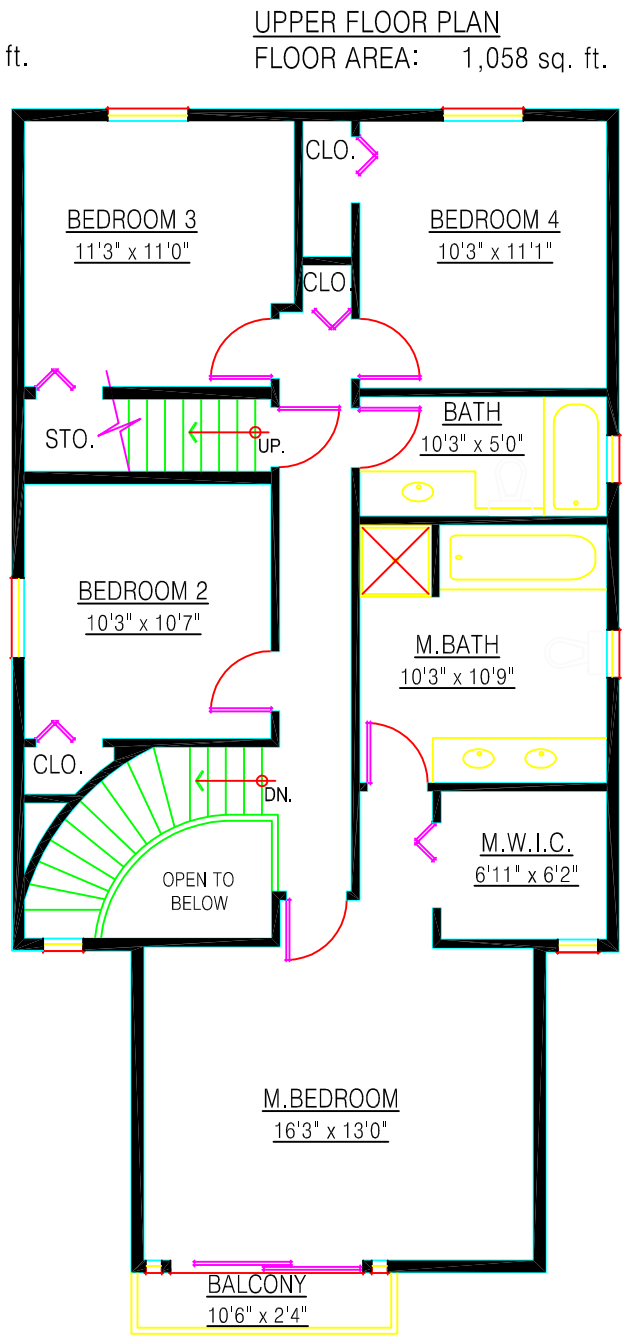

Wayne Ryan
604.649.7780
RE/MAX Crest Realty (Westside)
www.wayneryan.com
wayne@wayneryan.com

3732 W. 18th Ave.
Vancouver, BC

Main Floor: 1,357 sq. ft.
 Upper Floor: 1,058 sq. ft.
 Total: 2,415 sq. ft.
 Deck: 291 sq. ft.

ROOF TOP DECK
 FLOOR AREA: 291 sq. ft.