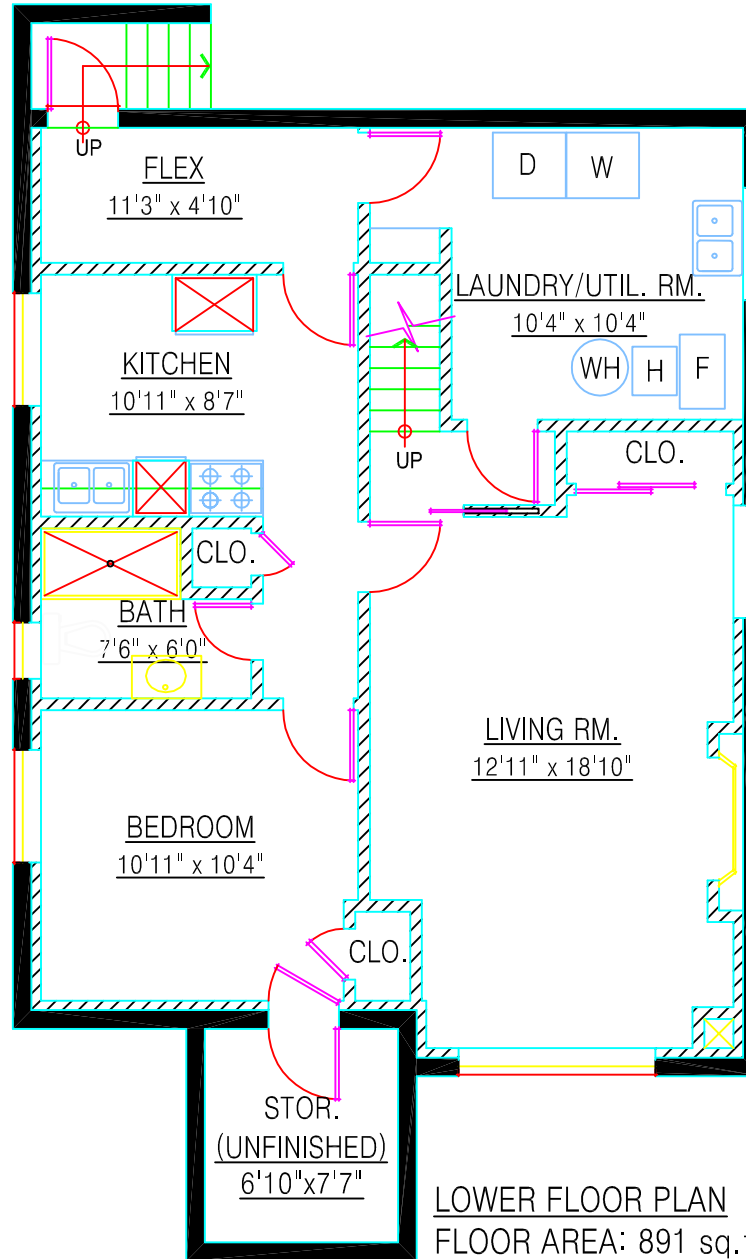

Wayne Ryan
604.649.7780
RE/MAX Crest Realty (Westside)
www.wayneryan.com
wayne@wayneryan.com

4063 W. 16th Ave.
Vancouver, BC

Main Floor: 891 sq. ft.
 Lower Floor: 891 sq. ft.
 Total: 1,782 sq. ft.

Storage: 67 sq. ft.
 Enclosed Porch: 58 sq. ft.