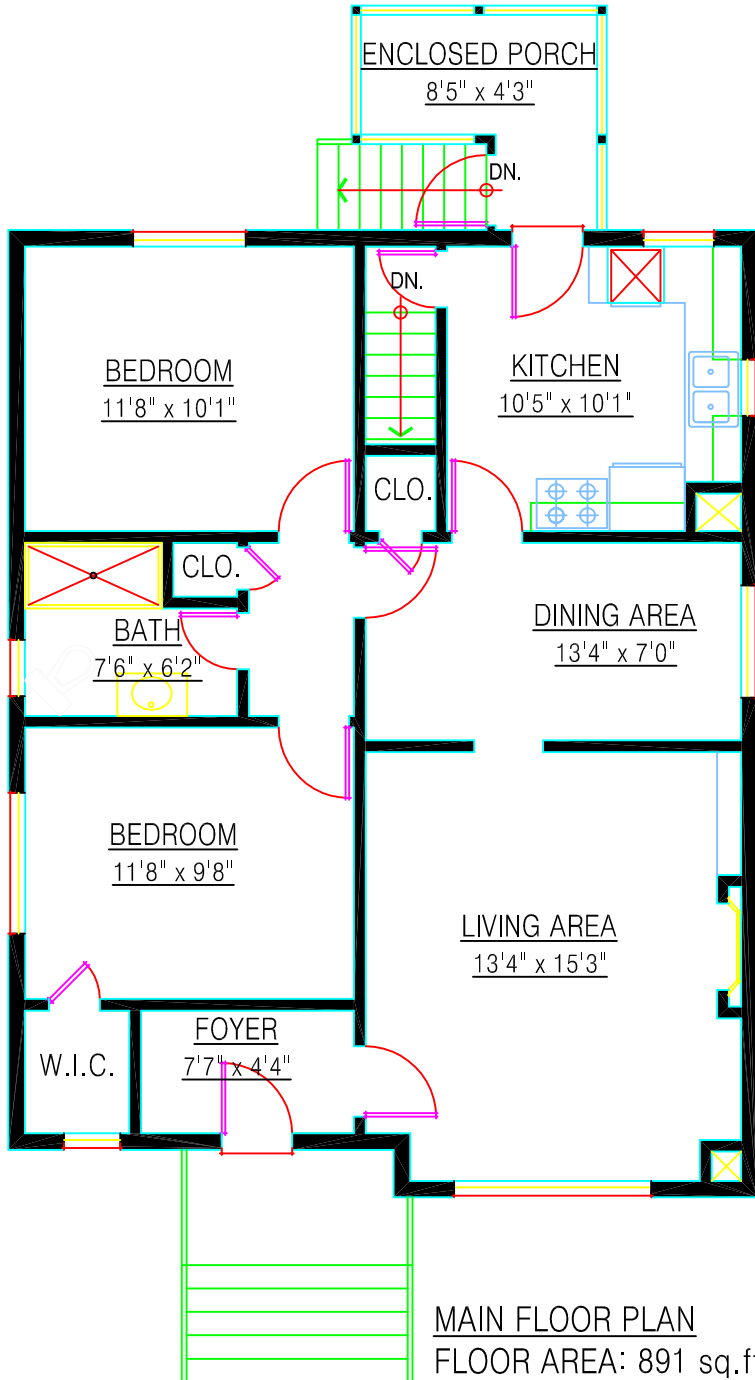

Wayne Ryan
604.649.7780
RE/MAX Crest Realty (Westside)
www.wayneryan.com
wayne@wayneryan.com

4063 W. 16th Ave.
Vancouver, BC

Main Floor: 891 sq. ft.
 Lower Floor: 891 sq. ft.
 Total: 1,782 sq. ft.

Storage: 67 sq. ft.
 Enclosed Porch: 58 sq. ft.