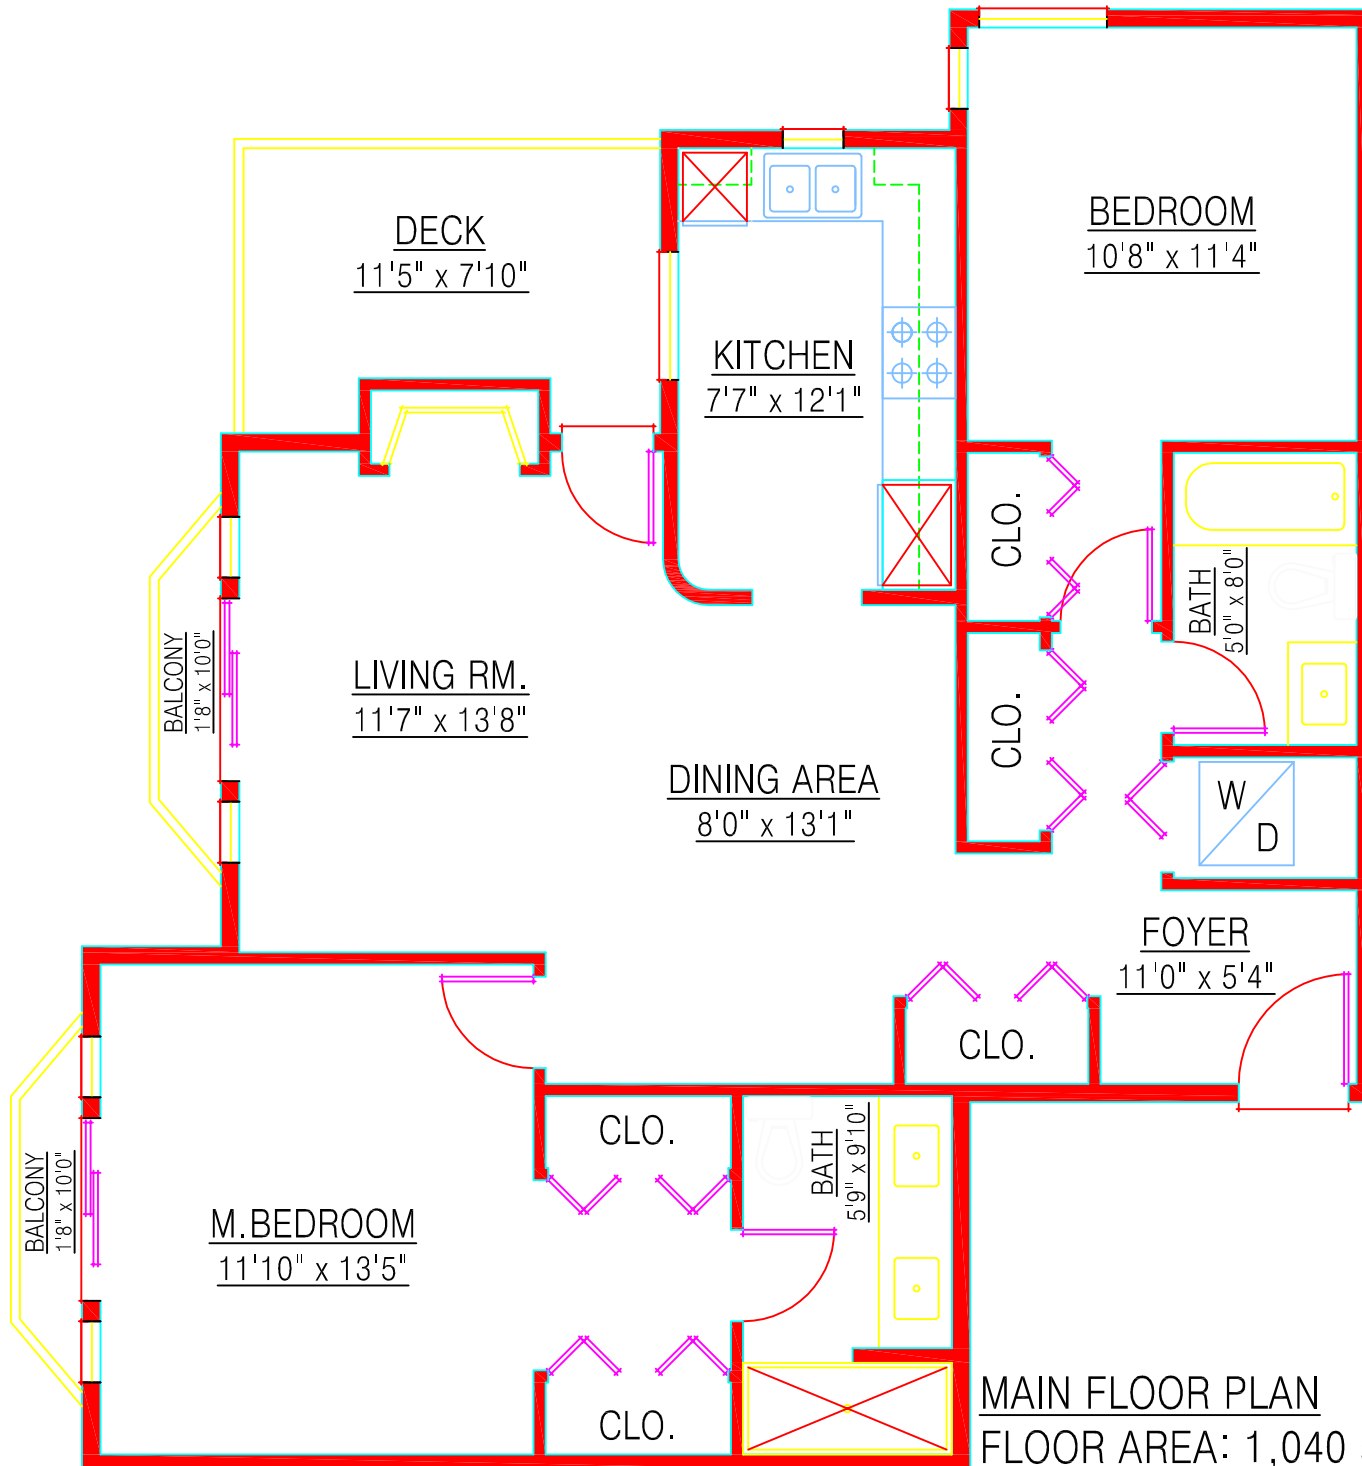

Wayne Ryan
604.732.1336
RE/MAX Crest Realty
www.wayneryan.com
wayne@wayneryan.com

404 - 3720 W. 8th Ave.
Vancouver, BC

Main Floor: 1,040 sq. ft.
 Deck: 86 sq. ft.
 Balconies: 33 sq. ft.

MAIN FLOOR PLAN
FLOOR AREA: 1,040 sq.ft.