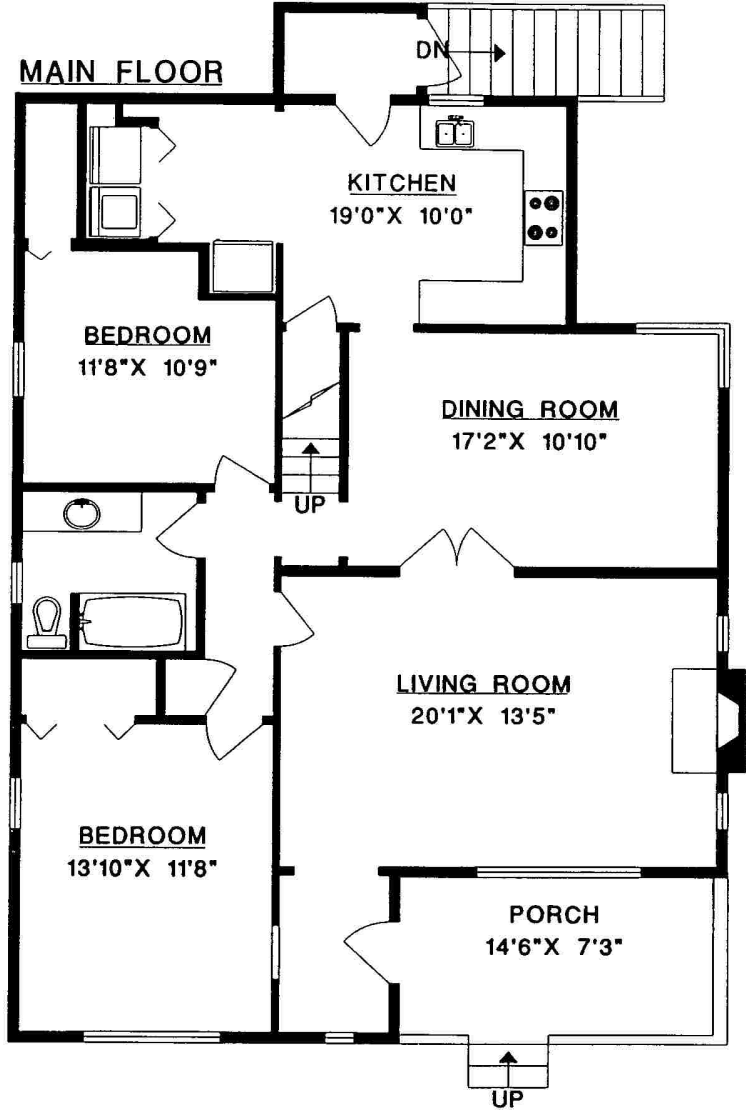

RE/MAX

UPPER FLOOR

**4592 BLENHEIM ST.,
VANCOUVER, B.C.**

MAIN FLOOR

LOWER FLOOR

* UPPER FLOOR	672	SQ. FT.
MAIN FLOOR	1297	SQ. FT.
LOWER FLOOR	1179	SQ. FT.
TOTAL	3148	SQ. FT.

PORCH 105 SQ. FT.
*Includes limited ceiling heights.