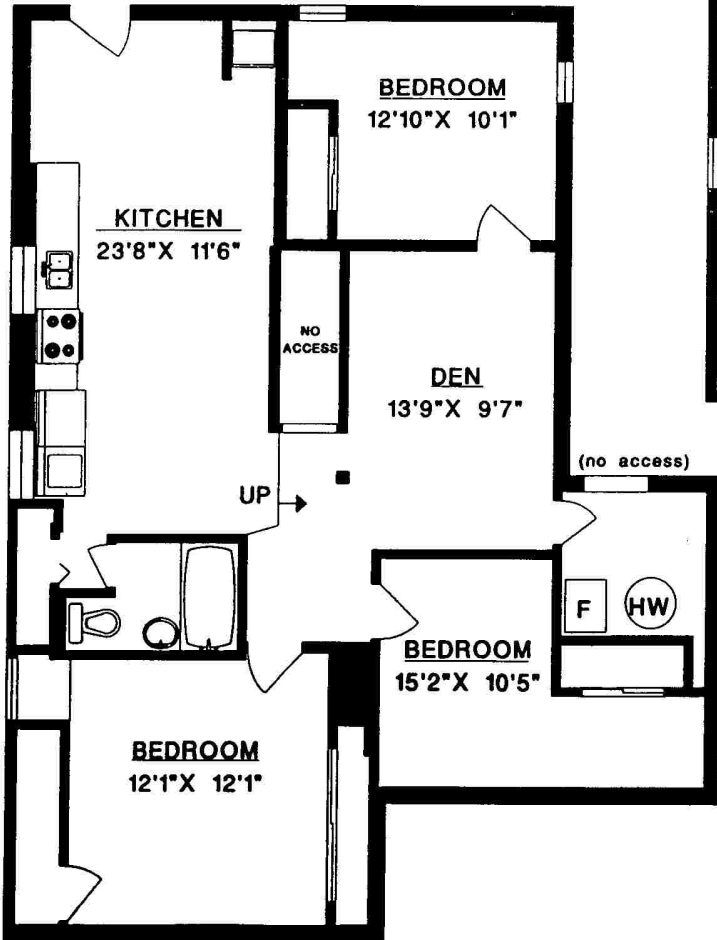

RE/MAX

UPPER FLOOR

**4592 BLENHEIM ST.,
VANCOUVER, B.C.**

MAIN FLOOR

LOWER FLOOR

* UPPER FLOOR	672	SQ. FT.
MAIN FLOOR	1297	SQ. FT.
LOWER FLOOR	1179	SQ. FT.
TOTAL	3148	SQ. FT.

PORCH 105 SQ. FT.
*Includes limited ceiling heights.