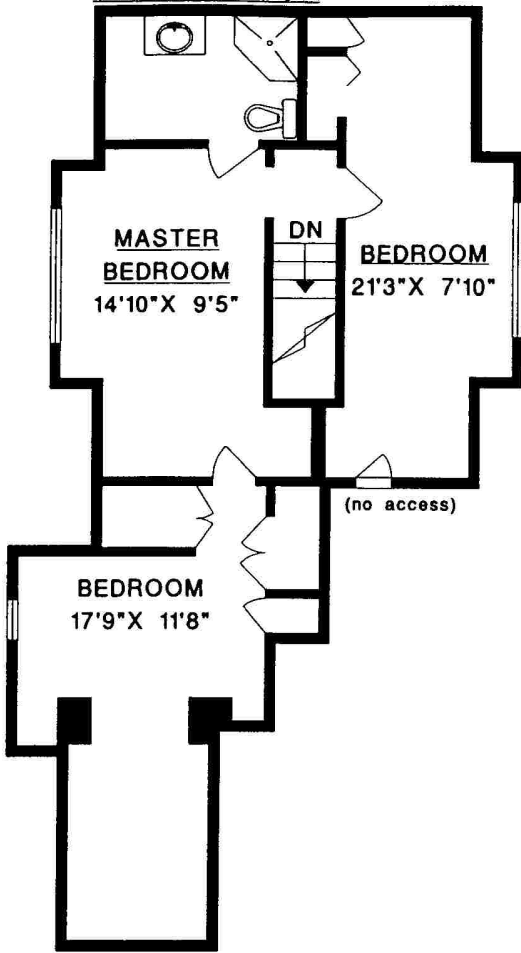

RE/MAX

UPPER FLOOR

**4592 BLENHEIM ST.,
VANCOUVER, B.C.**

MAIN FLOOR

LOWER FLOOR

* UPPER FLOOR	672	SQ. FT.
MAIN FLOOR	1297	SQ. FT.
LOWER FLOOR	1179	SQ. FT.
TOTAL	3148	SQ. FT.

PORCH 105 SQ. FT.
*Includes limited ceiling heights.